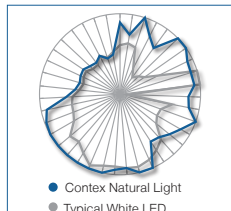

Various Contex technology for the best possible color scans